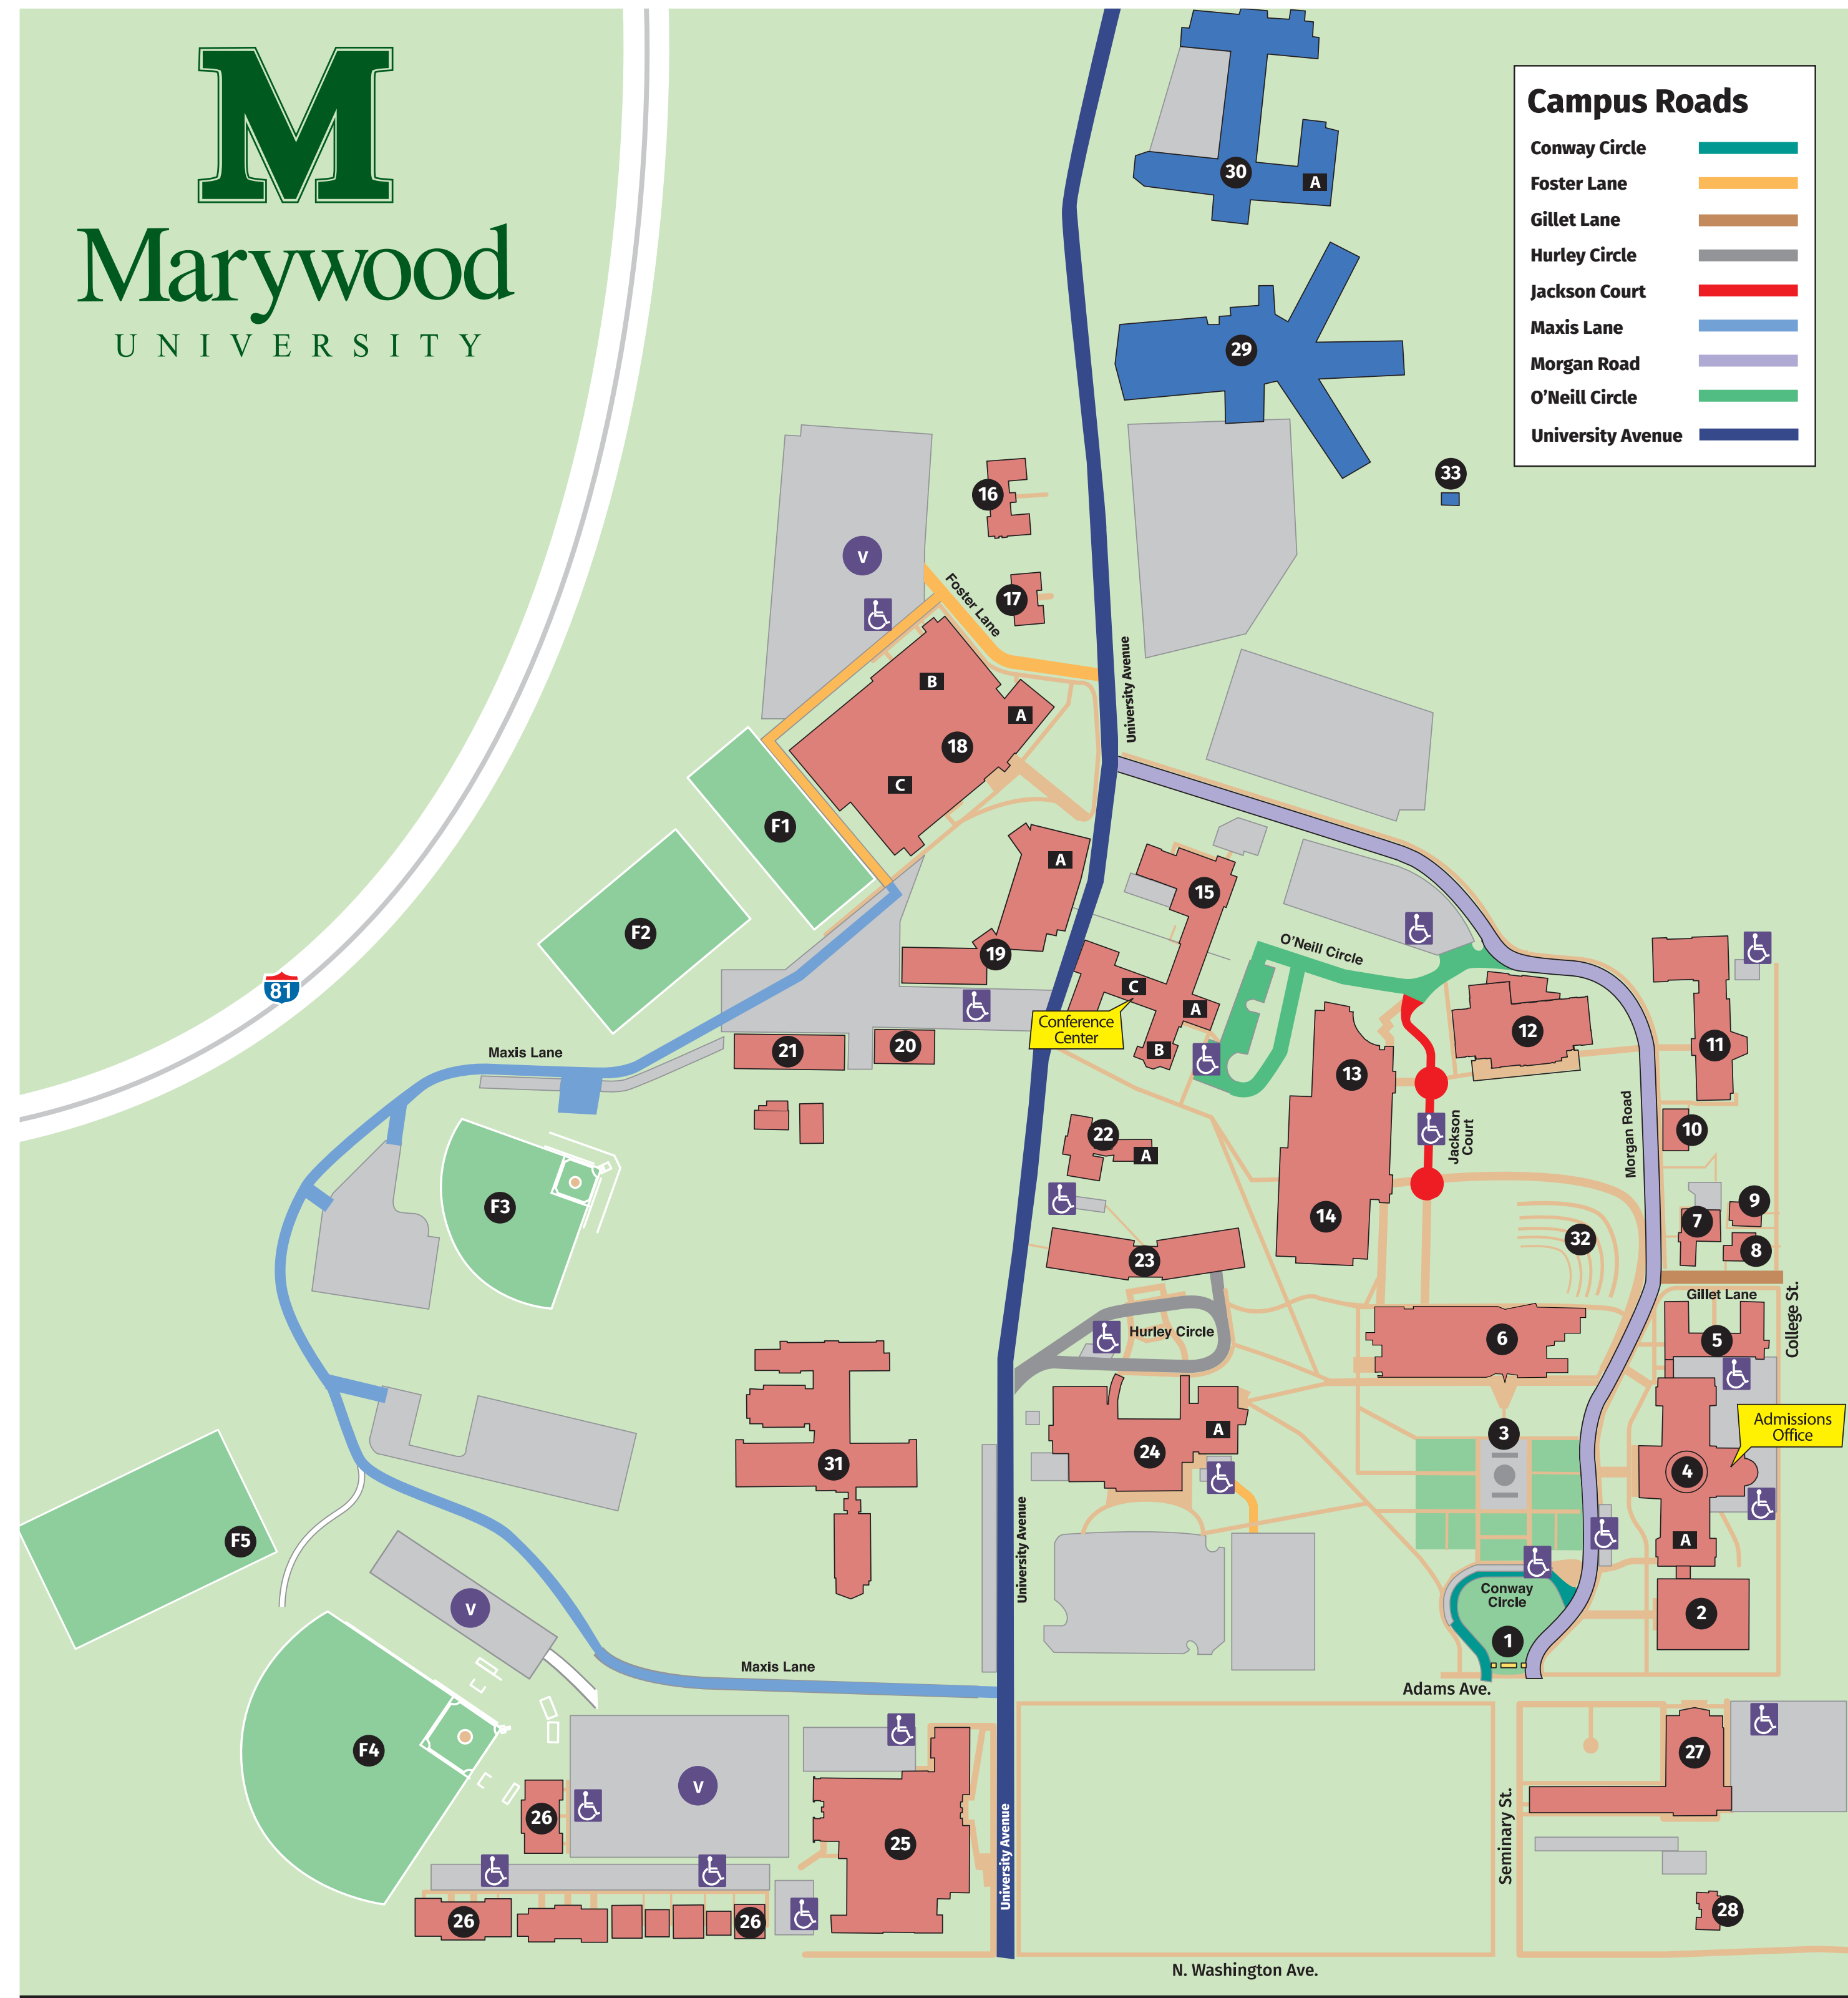

Alphabetical Buildings Listing

- 18C Aquatics Center
- 28 Bethany Hall
- 32 Calabro Delfino Amphitheatre
- 14 Center for Architectural Studies
- 18 Center for Athletics and Wellness
- 11 Center for Natural and Health Sciences
- 20 Central Utility Plant Building
- 15C Conference Center
- 17 Domiano Center
- 22 Emmanuel Hall
- 24A Esports Center
- 5 Immaculata Hall
- 18B Insalaco Arena
- 12 Insalaco Center for Studio Arts
- 6 Learning Commons
- 4 Liberal Arts Center
- 15 Loughran Hall
- 18A Lynett-Haggerty Fitness Center
- 23 Madonna Hall
- 7 Mailing Center
- 10 Maria Hall
- 15B Marian Chapel
- 31 Marywood Heights
- 8 McCarty Hall
- 25 McGowan Center for Graduate and Professional Studies
- 1 Memorial Arch
- 3 Motherhouse and Seminary Morgan Memorial Garden
- 4A NativityMiguel School of Scranton
- 24 Nazareth Student Center
- 19 O'Neill Center for Healthy Families
- 22A Pacer Pantry
- 19A Pascucci Family Health Sciences Pavilion
- 9 Perpetual Help Hall
- 16 Perry's Academy of Learning at the Fricchione Center
- 21 Physical Plant Office Building
- 2 Regina Hall
- 27 Sette LaVerghetta Center for Performing Arts
- 13 Shields Center for Visual Arts
- 15A Swartz Center for Spiritual Life
- 26 Woodland Residences

Fields and Courts

- F1 Tennis Courts
- F2 Grass Field
- F3 Softball Field
- F4 Baseball Field
- F5 Multipurpose Synthetic Turf Field

Important Campus Locations

(Number refers to the building in which it is located.)